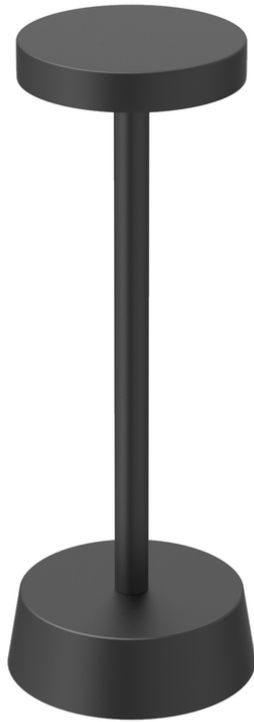

80601-Black

CHARM DOME

This table lamp features our tapered cylindrical charm base design with decorative ring indentations, finished with the contemporary dome shade style. A sleek electroplated finish and matching shade colours unite beautifully and compliment the soft, glare-free light, creating a warming, inviting glow.

80601-White

80601-Brass

80601-Copper

80601-Nickel

80602-Black

CHARM EMPIRE

This table lamp features our tapered cylindrical charm base design with decorative ring indentations, finished with the classic empire shade style. A sleek electroplated finish and matching shade colours unite beautifully and compliment the soft, glare-free light, creating a warming, inviting glow.

80602-White

80602-Brass

80602-Copper

80602-Nickel

80603-Black

CHARM DRUM

This table lamp features our tapered cylindrical charm base design with decorative ring indentations, finished with the simple, yet modern drum shade style. A sleek electroplated finish and matching shade colours unite beautifully and compliment the soft, glare-free light, creating a warming, inviting glow.

80605-White

80605-Brass

80605-Copper

80605-Nickel

80606-Black

SOFIA FLAT

This table lamp features our sofia stem base design. A tall, simple structure, finished with the modern flat shade and chamfered base. A sleek electroplated finish and matching shade colours unite beautifully and compliment the soft, glare-free light, creating a warming, inviting glow.