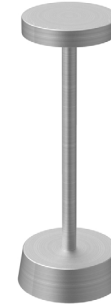

80605-White

80605-Brass

80605-Copper

80605-Nickel

80606-Black

SOFIA FLAT

This table lamp features our sofia stem base design. A tall, simple structure, finished with the modern flat shade and chamfered base. A sleek electroplated finish and matching shade colours unite beautifully and compliment the soft, glare-free light, creating a warming, inviting glow.

Please check back page for full specification details and features.

CODE	MATERIAL	DIMENSIONS	WEIGHT	POWER	LIGHT COLOUR
80606	Aluminium Alloy	104mm (D) x 272mm (H)	0.635kg	2W LED	16 LED Colours 2700K Warm White

80606-White

80606-Brass

80606-Copper

80606-Nickel

80608-Black

SOFIA DOME

This table lamp features our sofia stem base design. A tall, simple structure, finished with the contemporary dome shade and chamfered base. A sleek electroplated finish and matching shade colours unite beautifully and compliment the soft, glare-free light, creating a warming, inviting glow.

Please check back page for full specification details and features.

CODE	MATERIAL	DIMENSIONS	WEIGHT	POWER	LIGHT COLOUR
80608	Aluminium Alloy	104mm (D) x 300mm (H)	0.644kg	2W LED	16 LED Colours 2700K Warm White