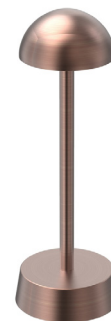

80608-Copper