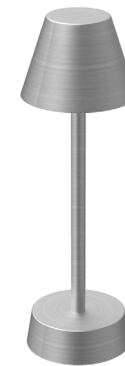

80601-Black

CHARM DOME

This table lamp features our tapered cylindrical charm base design with decorative ring indentations, finished with the contemporary dome shade style. A sleek electroplated finish and matching shade colours unite beautifully and compliment the soft, glare-free light, creating a warming, inviting glow.

80604-White

80604-Brass

80604-Copper

80604-Nickel

80605-Black

SOFIA EMPIRE

This table lamp features our sofia stem base design. A tall, simple structure, finished with the classic XL empire shade and chamfered base. A sleek electroplated finish and matching shade colours unite beautifully and compliment the soft, glare-free light, creating a warming, inviting glow.

Please check back page for full specification details and features.

CODE	MATERIAL	DIMENSIONS	WEIGHT	POWER	LIGHT COLOUR
80605	Aluminium Alloy	109mm (D) x 330mm (H)	0.655kg	2W LED	16 LED Colours 2700K Warm White

80605-White

80605-Brass

80605-Copper

80605-Nickel

80606-Black

SOFIA FLAT

This table lamp features our sofia stem base design. A tall, simple structure, finished with the modern flat shade and chamfered base. A sleek electroplated finish and matching shade colours unite beautifully and compliment the soft, glare-free light, creating a warming, inviting glow.