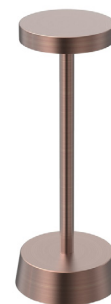

80601-Black

CHARM DOME

This table lamp features our tapered cylindrical charm base design with decorative ring indentations, finished with the contemporary dome shade style. A sleek electroplated finish and matching shade colours unite beautifully and compliment the soft, glare-free light, creating a warming, inviting glow.

80605-White

80605-Brass

80605-Copper

80605-Nickel

80606-Black

SOFIA FLAT

This table lamp features our sofia stem base design. A tall, simple structure, finished with the modern flat shade and chamfered base. A sleek electroplated finish and matching shade colours unite beautifully and compliment the soft, glare-free light, creating a warming, inviting glow.

Please check back page for full specification details and features.

CODE	MATERIAL	DIMENSIONS	WEIGHT	POWER	LIGHT COLOUR
80606	Aluminium Alloy	104mm (D) x 272mm (H)	0.635kg	2W LED	16 LED Colours 2700K Warm White

80606-White

80606-Brass

80606-Copper

80606-Nickel

80608-Black

SOFIA DOME

This table lamp features our sofia stem base design. A tall, simple structure, finished with the contemporary dome shade and chamfered base. A sleek electroplated finish and matching shade colours unite beautifully and compliment the soft, glare-free light, creating a warming, inviting glow.