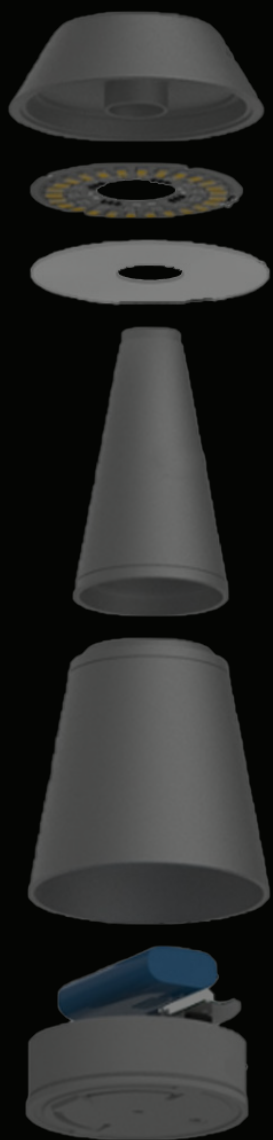

2 YEARS WARRANTY

Buy with confidence. Our complete range of cordless table lamps come with up to a 2-year product warranty as well as a dedicated customer service team and after-sales support. Batteries and charging accessories are covered by a 1 year manufacturers warranty and all lamps parts (excluding batteries) are covered for 2 years.

All parts of our Signature Collection are serviceable and replaceable.